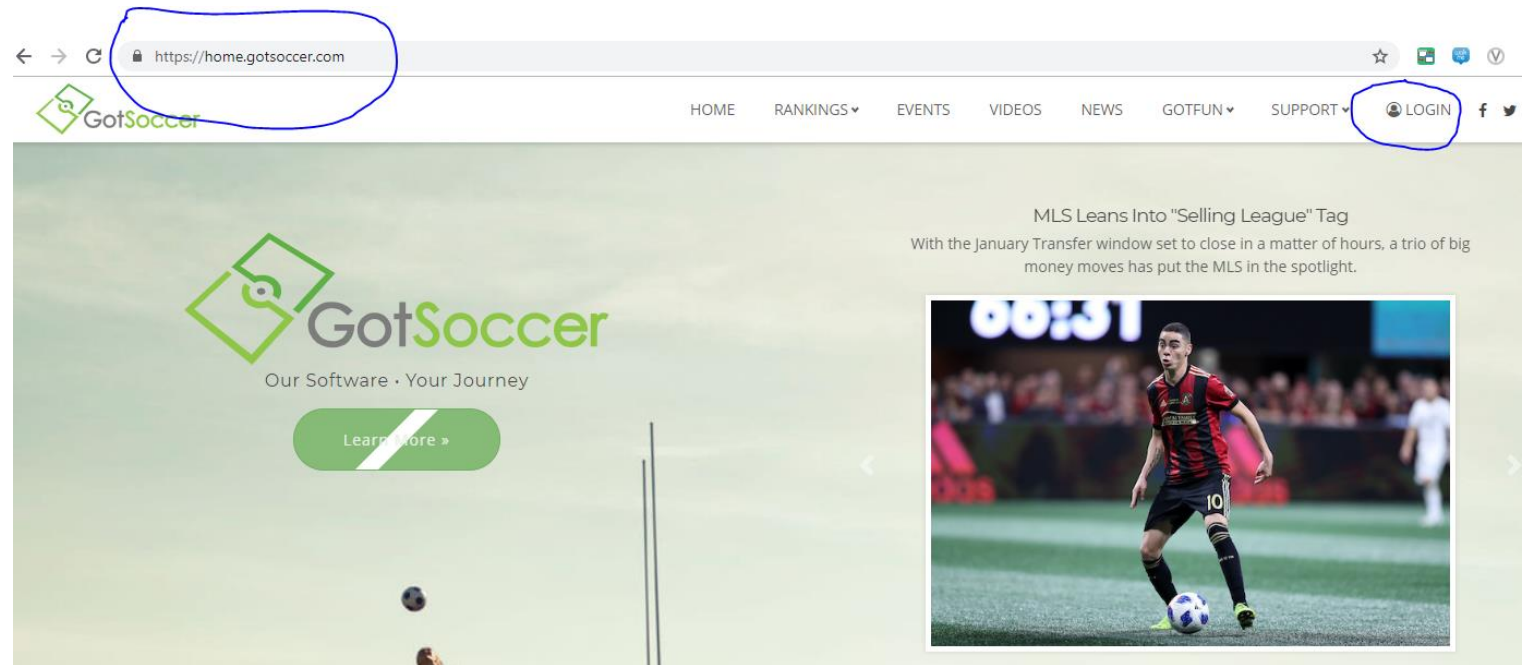

How to submit a background check and CDC course

These steps will assist you to perform the Colorado Soccer Association required background check and Concussion Awareness training.

Go to
gotsoccer.com
and click
Login